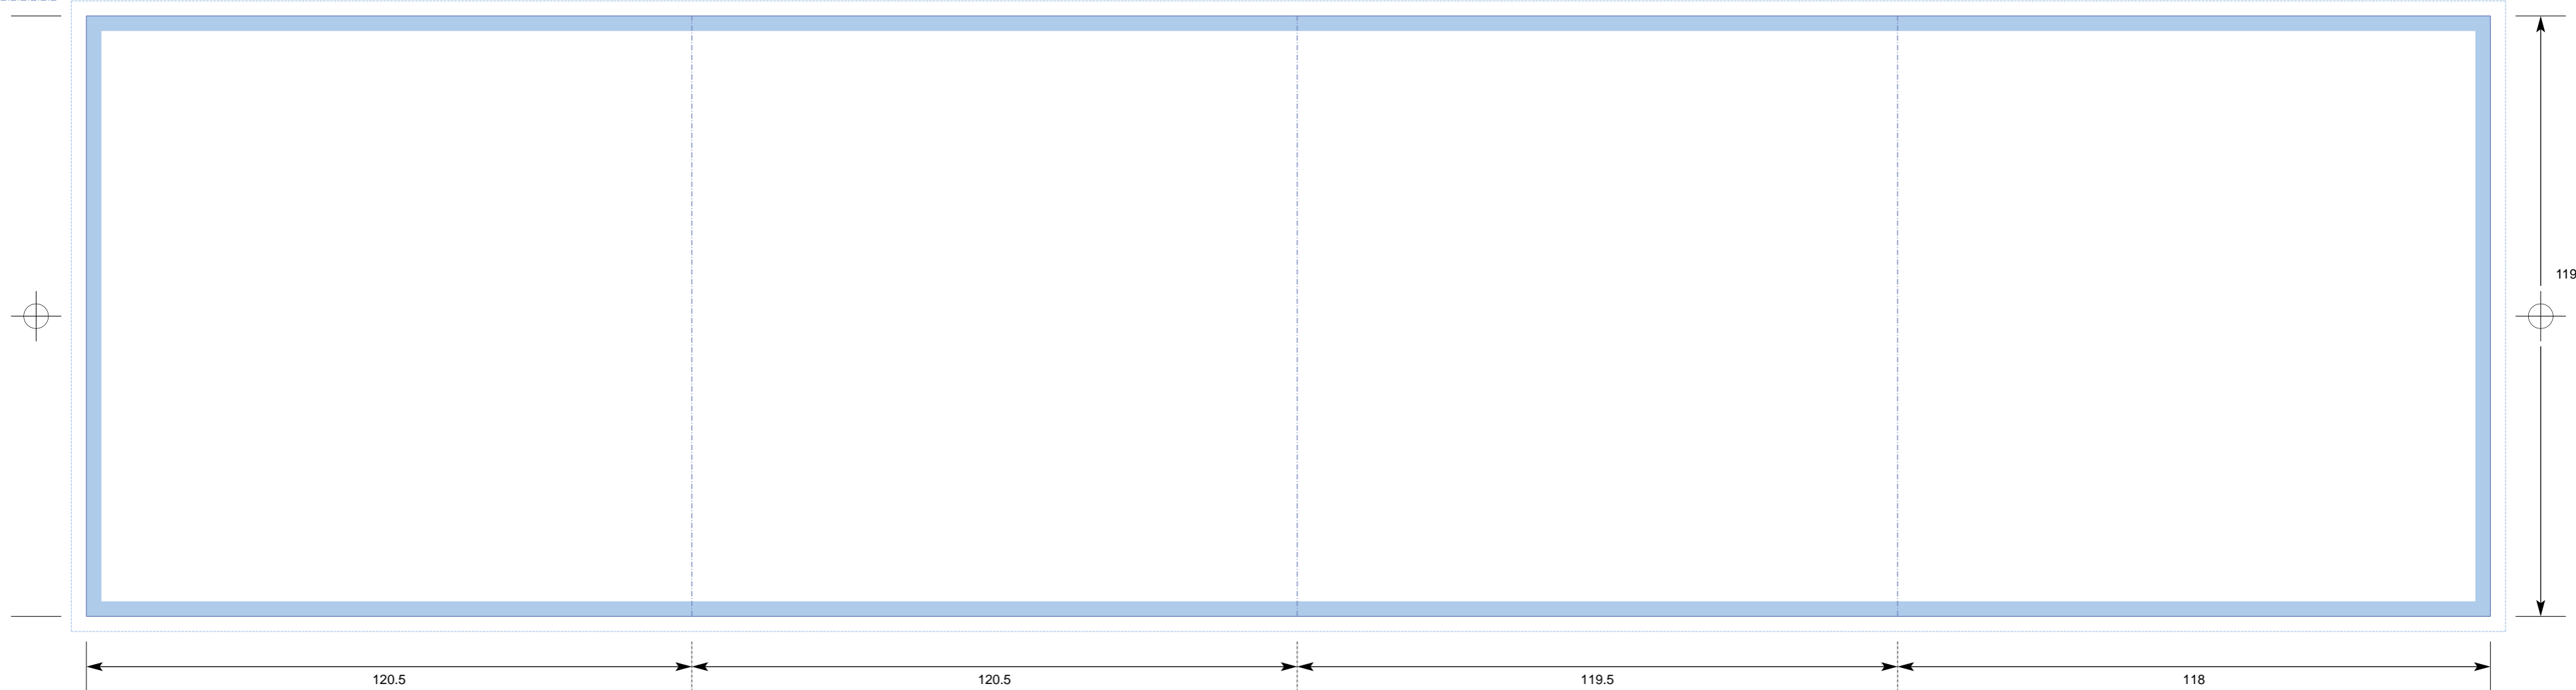

Key:
No text area
Bleed
Trim
Fold

CTP Template: CD_8PR2
Compact Disc Booklet: Eight Page Roll-fold (Inner)
Customer
Catalogue No.
Job Title

COLOURS
CYAN
MAGENTA
YELLOW
BLACK

PLEASE NOTE THIS TEMPLATE HAS BEEN CREATED USING SPECIFIC CO-ORDINATES REQUIRED FOR COMPUTER TO PLATE IMAGING AND IS NOT TO BE ALTERED, MOVED OR THE DOCUMENT SIZE CHANGED. ALL DIMENSIONS ARE IN MILLIMETRES. BLEED ALLOWANCE OF 3MM ON TRIMMED EDGES